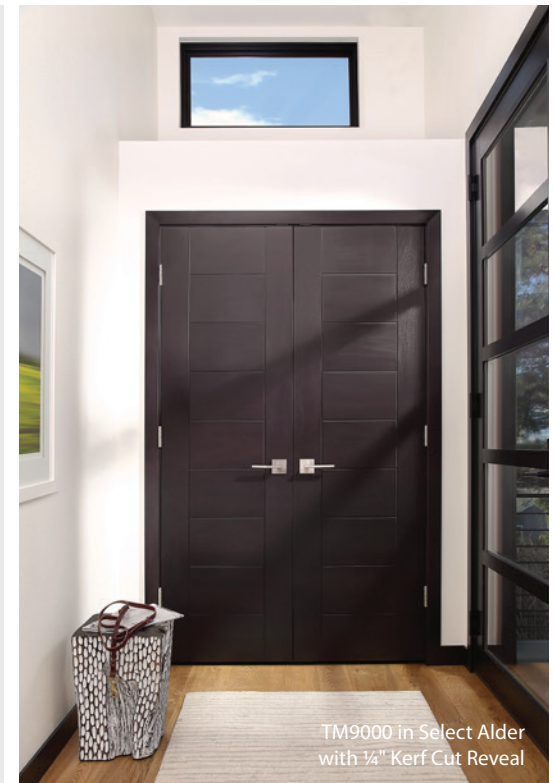

"We bought the home for its location, and with this remodel, we were finally able to realize a floor plan and layout for the way we live. The doors are a focal point of our interior and really enhance our feeling of modern living."

— Homeowners

TM9420 in Select Alder with White Lami Glass

The owners wanted the interior doors to be an integral part of the new look, so they pulled from TruStile's Tru&Modern™ Collection. The door collection offers clean, strong lines, custom design options, and bold accents.

With over 70 modern door styles, each unique yet complementary, different styles can easily be combined across a door package. Many styles are designed to incorporate material inserts such as glass, leather and metal to further enhance the contemporary look.